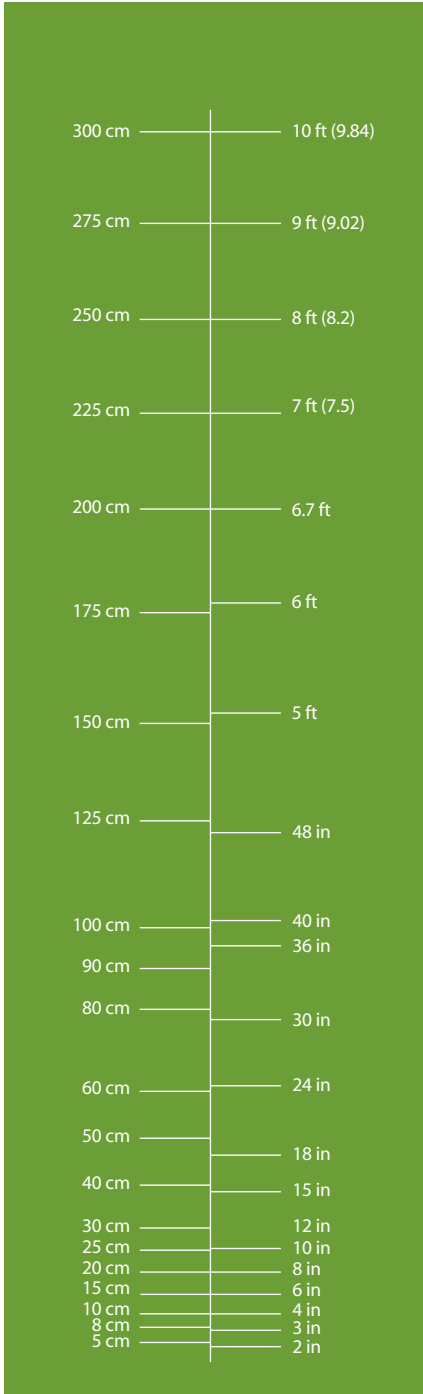

METRIC-IMPERIAL CONVERSIONS

TREE SIZE AND WEIGHT INFORMATION

Tree size	Ball Width x Depth inches	Weight lbs
DECIDUOUS TREES		
45mm - 1.75"	24 x 20	290
50mm - 2"	28 x 22	500
60mm - 2.5"	28 x 22	500
70mm - 2.75"	32 x 24	720
CONIFEROUS TREES		
150cm - 5'	28 x 22	500
175cm - 6'	28 x 22	500
200cm - 7'	32 x 24	720
250cm - 8'	36 x 26	1000
300cm - 10'	40 x 30	1600

Size and weight are estimates only. Some species may be dug into larger or smaller baskets due to root growth or seasonal conditions at time of digging.

METRIC – IMPERIAL CONVERSIONS FOR CALIPER TREES

Measurements in the metric system are taken at 15 cm (6") above ground, up to 100 mm cal., or 10 cm above the bud union where applicable. From 125 mm and up, measurements are taken at 30 cm above the ground.